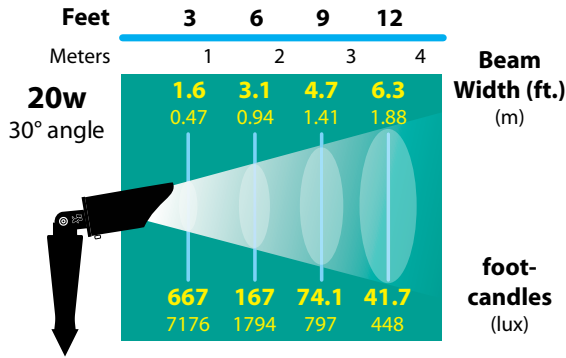

TYPE

LIGHT DISTRIBUTIONS AND PHOTOMETRICS

20w MR11FL(FTD)

20w MR8 NFL