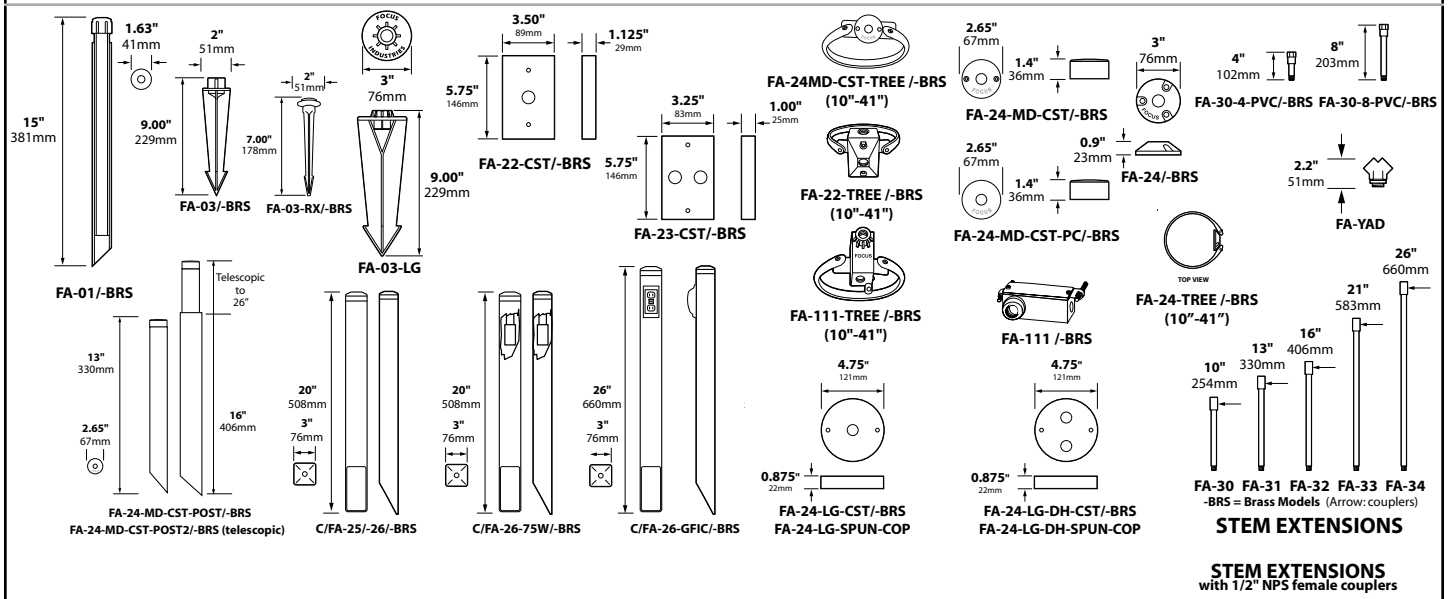

RXD-04: 20w MR8 NSP 2000 hours average rating

SOCKET: High temperature ceramic GU5.3 bi-pin with 250°C silicone lead wires

WIRING: Black 3 foot 18/2 zip cord from base of fixture (12v only)

For 25 foot 16/2 fixture lead wire add **-25F** to catalog number.

CONNECTION: FA-05 Quick Connector (not supplied) from fixture to main cable (12/2, 10/2 or 8/2 only)

MOUNTING: FA-03 black 9" ABS stake threaded 1/2" NPS

FINISH: Copper - Unfinished only

ORDERING INFORMATION

CATALOG NO.	DESCRIPTION	LAMP	SHIP WEIGHT
RXD-03-COP	Copper Bullet	20w MR11 FL(FTD)	2.0 lbs.
RXD-04-COP	Copper Bullet	20w MR8 NFL	2.0 lbs.

LAMP AND STAKE **INSTALLED** TO SAVE YOU TIME AND MONEY

MOUNTING ACCESSORIES