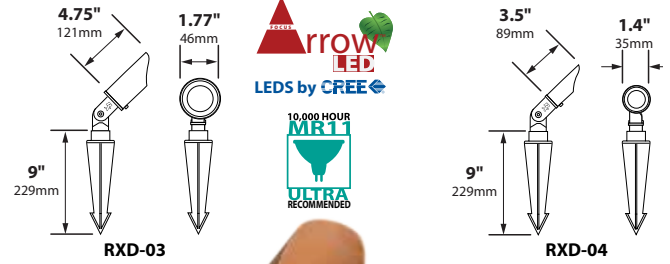

DIRECTIONAL LIGHTS RXD-03 & 04 SERIES

TYPE

SPECIFICATIONS

CONSTRUCTION: Copper bullet and cast brass adjustable swivel with 240° rotation

LENS: High impact clear tempered convex glass

O-RING: High temperature red silicone

RXD-04: 20w MR8 NSP 2000 hours average rating

SOCKET: High temperature ceramic GU5.3 bi-pin with 250°C silicone lead wires

WIRING: Black 3 foot 18/2 zip cord from base of fixture (12v only)

For 25 foot 16/2 fixture lead wire add **-25F** to catalog number.

CONNECTION: FA-05 Quick Connector (not supplied) from fixture to main cable (12/2, 10/2 or 8/2 only)

MOUNTING: FA-03 black 9" ABS stake threaded 1/2" NPS

FINISH: Copper - Unfinished only

ORDERING INFORMATION

CATALOG NO.	DESCRIPTION	LAMP	SHIP WEIGHT
RXD-03-COP	Copper Bullet	20w MR11 FL(FTD)	2.0 lbs.
RXD-04-COP	Copper Bullet	20w MR8 NFL	2.0 lbs.

LAMP AND STAKE **INSTALLED** TO SAVE YOU TIME AND MONEY

MOUNTING ACCESSORIES