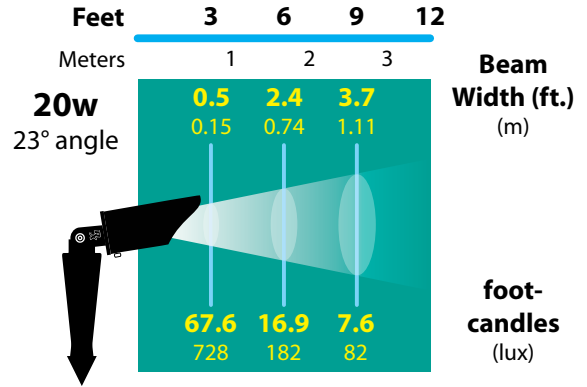

TYPE

LIGHT DISTRIBUTIONS AND PHOTOMETRICS

20w MR11FL(FTD)

20w MR8 NFL